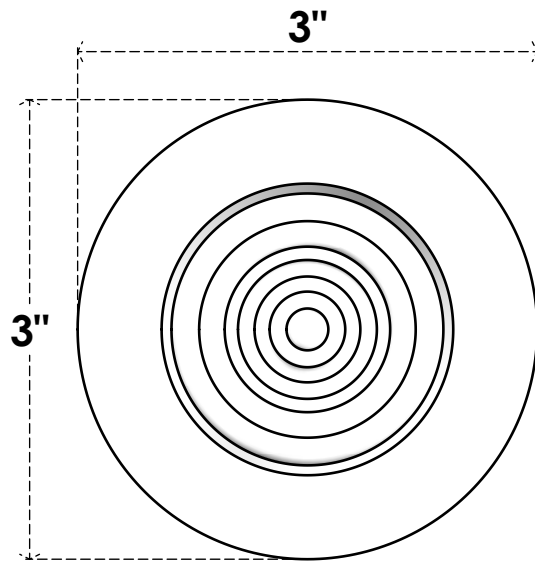

ROSP030X030X075GRY02

3"W X 3"H X 3/4"P STANDARD GRAYSON BULLSEYE ROSETTE WITH SQUARE EDGE, ARCHITECTURAL GRADE PVC

FRONT

SIDE

EKENA MILLWORK
2300 WEST MAIN ST.
CLARKSVILLE, TX 75426
TOLL FREE: 866-607-0453
WWW.EKENAMILLWORK.COM