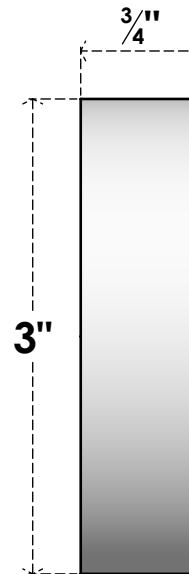

ROSP030X030X075GRY02

3"W X 3"H X 3/4"P STANDARD GRAYSON BULLSEYE ROSETTE WITH SQUARE EDGE, ARCHITECTURAL GRADE PVC

FRONT

SIDE

EKENA MILLWORK
2300 WEST MAIN ST.
CLARKSVILLE, TX 75426
TOLL FREE: 866-607-0453
WWW.EKENAMILLWORK.COM

NOTES

1. INSTALLATION TO BE COMPLETED IN ACCORDANCE WITH MANUFACTURER'S SPECIFICATIONS.
2. DRAWING MAY NOT BE TO SCALE
3. THIS DRAWING IS INTENDED FOR DESIGN AND PLANNING PURPOSES ONLY.
4. ALL INFORMATION CONTAINED HEREIN WAS CURRENT AT THE TIME OF DEVELOPMENT BUT MUST BE REVIEWED AND APPROVED BY THE PRODUCT MANUFACTURER TO BE CONSIDERED ACCURATE.
5. ARCHITECTURAL GRADE PVC PRODUCTS ARE MADE FROM EXPANDED CELLULAR PVC AND COME NATURALLY WHITE BUT MAY BE PAINTED